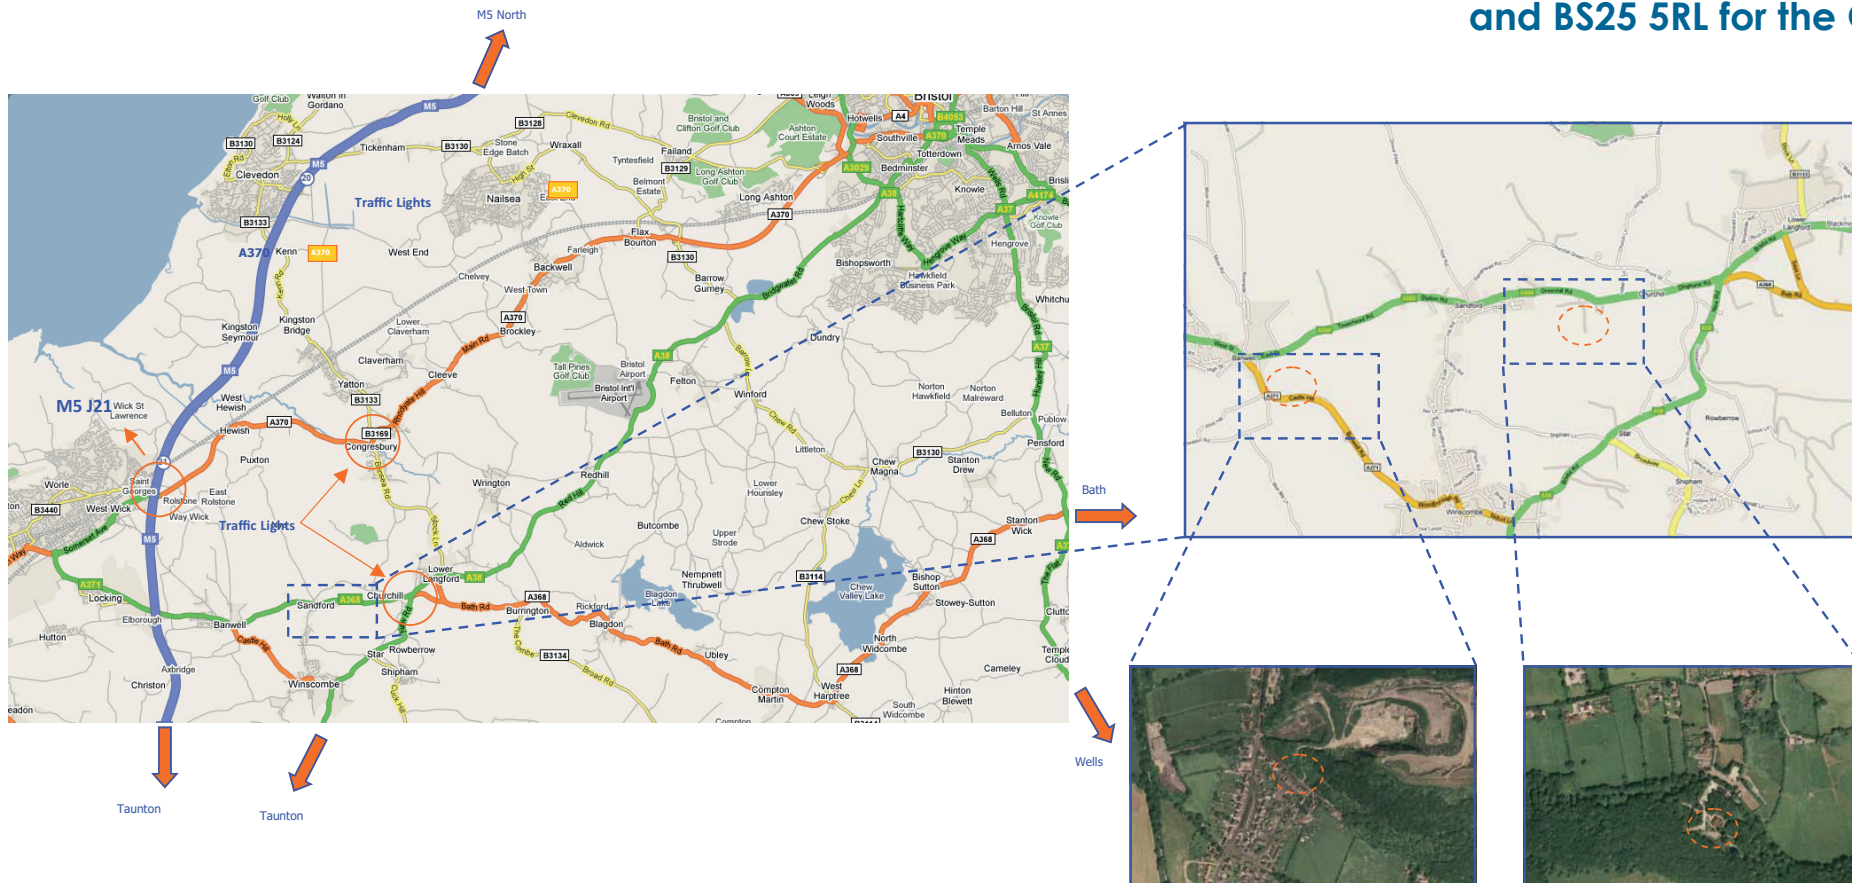

The nearest postcode for GPS is BS25 5PQ for the Activity Centre and BS25 5RL for the Quarry

## Directions to Mendip Activity Centre from M5 J21

- Follow signs to Bristol along A370
- At Congresbury traffic lights turn right towards Churchill
- At mini round about take A38 towards Taunton and traffic lights
- At traffic Lights turn right towards Weston-s-Mare
- As you enter Sandford Village turn Left into Mendip Snowsport Centre

## Directions to Sandford Quarry

- Follow directions to Mendip Snowsport Centre
- Continue into Sandford village
- Turn left towards Winscombe on Hill Road
- Take the third left onto Quarry Road
- If gates to the quarry are open drive into the quarry

Sandford Quarry

Mendip Activity Centre