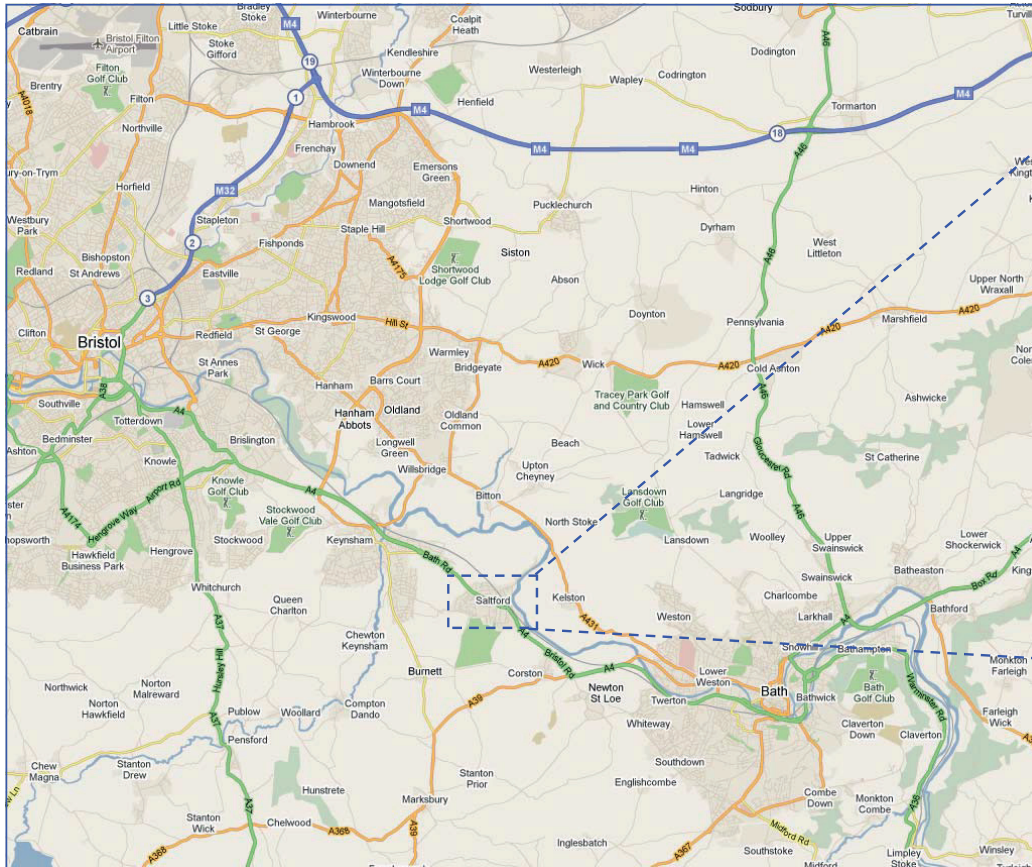

The nearest postcode for GPS is BS31 3EX

Directions to Saltford Shallows from Bristol

- Follow A4 out of Bristol towards Bath until entering Saltford
- Look out for cross roads by the Vauxhall garage and turn left
- At end of Beech Road turn right
- Before the Bird in Hand Pub turn right

Directions to Saltford Shallows from Bath

- Follow A4 out of Bath towards Bristol
- Shortly after Avon Valley Garage on left look for signs to The Riverside Inn
- Take right at the sign to The Riverside Inn
- Follow to the car park on the left beyond The Riverside Inn