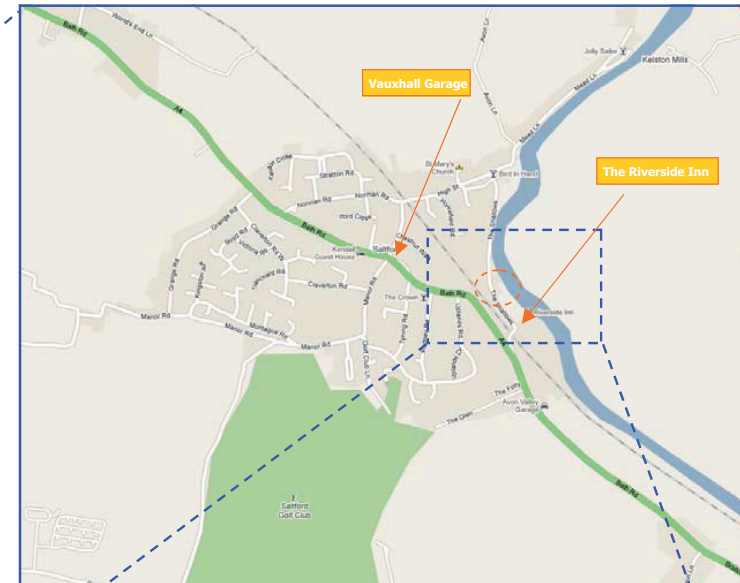

The nearest postcode for GPS is BS31 3EX

Directions to Saltford Shallows from Bristol

- Follow A4 out of Bristol towards Bath until entering Saltford
- Look out for cross roads by the Vauxhall garage and turn left
- At end of Beech Road turn right
- Before the Bird in Hand Pub turn right

Directions to Saltford Shallows from Bath

- Follow A4 out of Bath towards Bristol
- Shortly after Avon Valley Garage on left look for signs to The Riverside Inn
- Take right at the sign to The Riverside Inn
- Follow to the car park on the left beyond The Riverside Inn